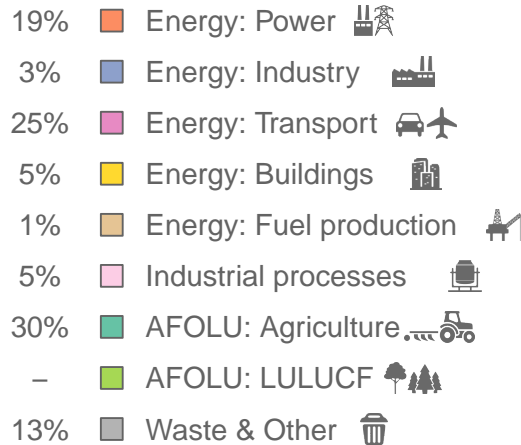

Sri Lanka

Greenhouse gas emissions (MtCO₂e/year)

Sectors & shares of gross emissions in 2023

Sri Lanka released an estimated 38.5 MtCO₂e in 2023 (excl. LULUCF), a change of +1.9 % compared to the previous year. Per capita GHG emissions were 1.7 tCO₂e in 2023. Cumulative CO₂ emissions since 1850 were 2.14 GtCO₂, or about 0% of global emissions to date. Sources: EDGAR v9, GCB 2023, UNFCCC, Grassi et al. 2021