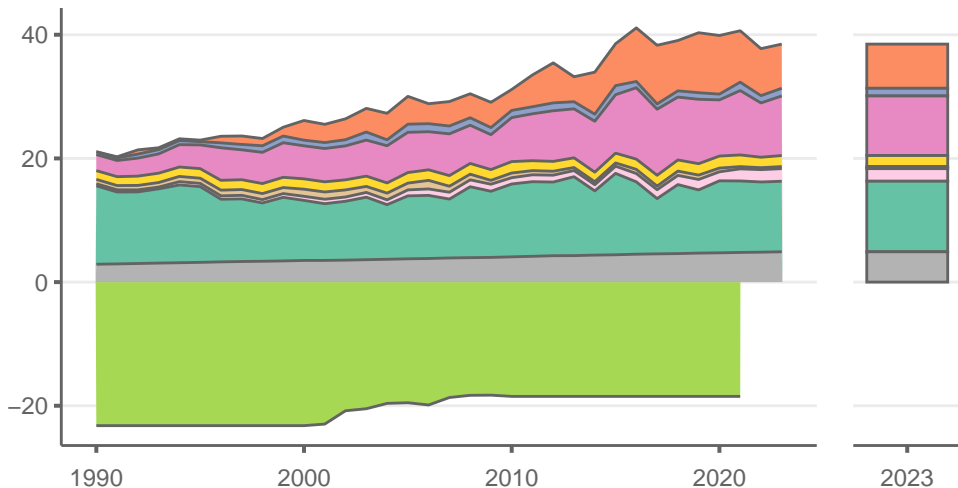

Sri Lanka

Greenhouse gas emissions (MtCO₂e/year)

Sectors & shares of gross emissions in 2023

Sri Lanka released an estimated 38.5 MtCO₂e in 2023 (excl. LULUCF), a change of +1.9 % compared to the previous year. Per capita GHG emissions were 1.7 tCO₂e in 2023. Cumulative CO₂ emissions since 1850 were 2.14 GtCO₂, or about 0% of global emissions to date. Sources: EDGAR v9, GCB 2023, UNFCCC, Grassi et al. 2021